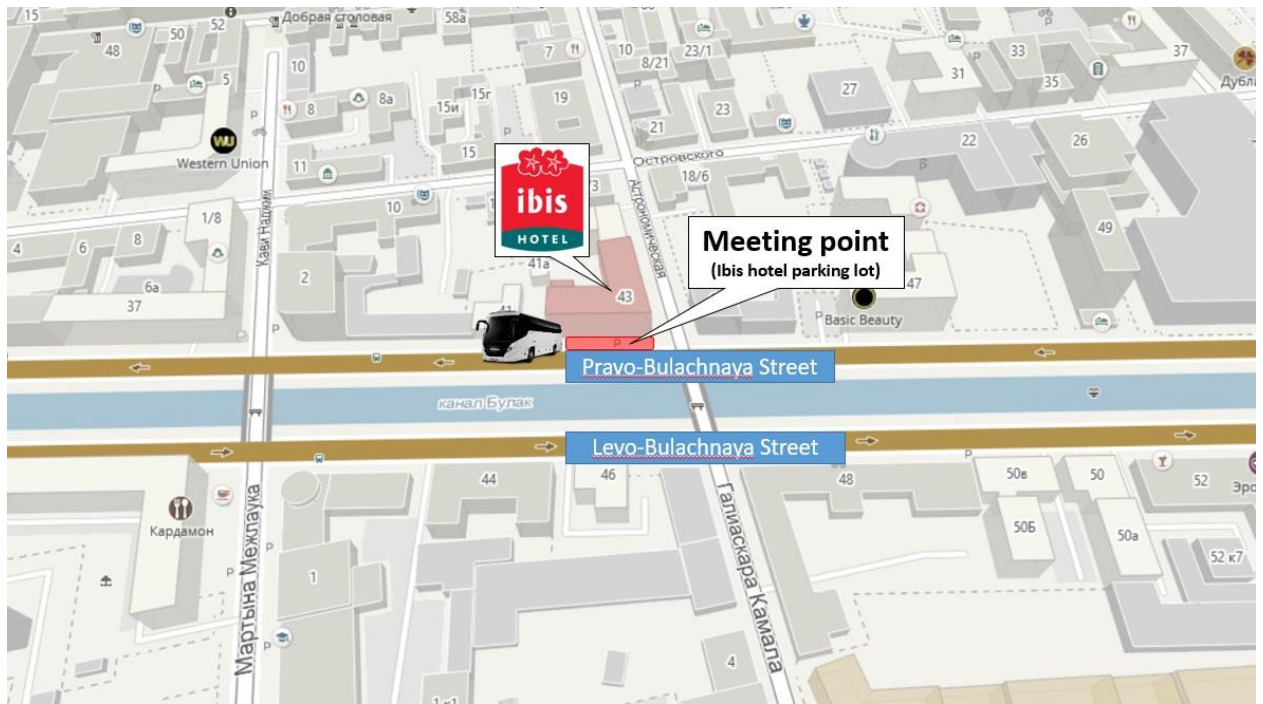

TRANSPORT SCHEDULE

ROUTE: SBM-IBIS

ACCOMMODATION FACILITY - KAZAN EXPO (P3) -
ACCOMMODATION FACILITY

IBIS HOTEL - KAZAN EXPO (Parking P3)	KAZAN EXPO (Parking P3) - IBIS HOTEL
20-21 August / C-3, C-2	
9:00	
13:00	17:30
	18:00
22 August / C-1	
7:30	
10:00	
12:00	
	15:30
23-26 August / C1, C2, C3, C4	
7:30	
8:30	
9:30	
10:30	
13:30	16:00
	17:00
	18:00
	19:00
	20:30
27 August / C+1	
7:30	
10:30	13:30
28 August / C+2	
9:00	
10:45	16:00
	18:00

TRANSPORT SCHEME (IBIS HOTEL)

TRANSPORT SCHEDULE

ROUTE: SBM-TATMEDIA

TATMEDIA - KAZAN EXPO (Parking P3)	KAZAN EXPO (Parking P3) - TATMEDIA
20-21 August / C-3, C-2	
9:00	
10:00	
13:00	
	17:30
	18:00
22 August / C-1	
7:30	
10:00	
12:00	
	14:00
	16:00
23-26 August / C1, C2, C3, C4	
7:30	
9:30	
13:30	
	18:00
	20:30
27 August / C+1	
7:30	
10:30	14:00
	16:00
28 August / C+2	
9:00	
11:00	
	16:00
	18:00

TRANSPORT SCHEME (TATMEDIA)

OFFICIAL ACTIVITIES

ACCOMMODATION FACILITY - OFFICIAL PROGRAM	OFFICIAL PROGRAM - ACCOMMODATION FACILITY
22 August / C-1	
15:00 (Kazan Expo) - Opening Ceremony (Kazan Arena)	
27 August / C+1	
15:00 (Kazan Expo) - Closing Ceremony (Kazan Arena) Farewell (till 01:00)	