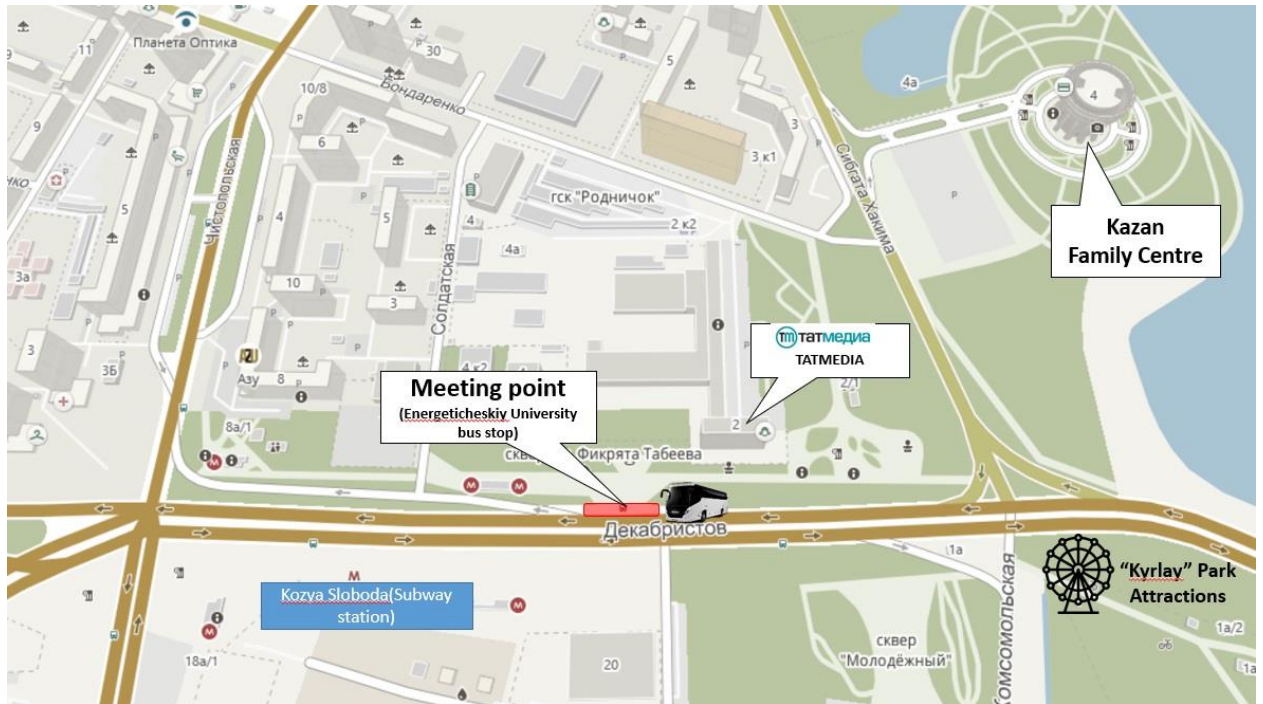

TRANSPORT SCHEDULE

ROUTE: SBM-IBIS

ACCOMMODATION FACILITY - KAZAN EXPO (P3) -
ACCOMMODATION FACILITY

IBIS HOTEL - KAZAN EXPO (Parking P3)	KAZAN EXPO (Parking P3) - IBIS HOTEL
20-21 August / C-3, C-2	
9:00	
13:00	17:30
	18:00
22 August / C-1	
7:30	
10:00	
12:00	
	15:30
23-26 August / C1, C2, C3, C4	
7:30	
8:30	
9:30	
10:30	
13:30	16:00
	17:00
	18:00
	19:00
	20:30
27 August / C+1	
7:30	
10:30	13:30
28 August / C+2	
9:00	
10:45	16:00
	18:00

TRANSPORT SCHEME (IBIS HOTEL)

TRANSPORT SCHEDULE

ROUTE: SBM-TATMEDIA

TATMEDIA - KAZAN EXPO (Parking P3)	KAZAN EXPO (Parking P3) - TATMEDIA
20-21 August / C-3, C-2	
9:00	
10:00	
13:00	
	17:30
	18:00
22 August / C-1	
7:30	
10:00	
12:00	
	14:00
	16:00
23-26 August / C1, C2, C3, C4	
7:30	
9:30	
13:30	
	18:00
	20:30
27 August / C+1	
7:30	
10:30	14:00
	16:00
28 August / C+2	
9:00	
11:00	
	16:00
	18:00

TRANSPORT SCHEME (TATMEDIA)

OFFICIAL ACTIVITIES

ACCOMMODATION FACILITY - OFFICIAL PROGRAM	OFFICIAL PROGRAM - ACCOMMODATION FACILITY
22 August / C-1	
15:00 (Kazan Expo) - Opening Ceremony (Kazan Arena)	
27 August / C+1	
15:00 (Kazan Expo) - Closing Ceremony (Kazan Arena) Farewell (till 01:00)	